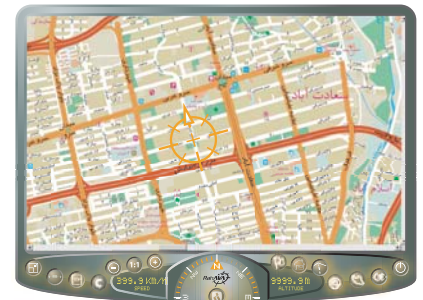

ABT-200G

Personal Offline Tracker

GPS Bluetooth HI-SPEED CERTIFIED USB

→ Key Features

- Interface** : English/Persian/Arabic application and digital map
- Playback** : Simulate of vehicle received locations at any period of time
- Reports** : Unlimited information about the vehicle route.
- Measurement** : Small size and light weight
- Chargeability** : Can charge via USB port, Power adaptor and car adaptor

→ **General Feature:**

Interface

RahAVA is an advanced fleet Management and tracking system that combines GPS and GIS to provide vehicles or personal location and information, with this information, the operator can take control of the fleet, improving management decisions as events arise.

→ **Specification:**

Actual Size

GPS  Bluetooth®    

- Stand-alone track recording, independent from any host or while bluetooth off
- Internal memory to log up to 12,000 points (date, time, latitude, longitude, speed and altitude)
- Internal battery with 9 working hours battery life with full function operation
- Firmware upgradeable
- Bluetooth with USB socket
- Extra tiny size (60 mm x38 mm x16 mm), 40 grams
- -10° to +70° c / %0 to %95 humidity
- Bundle with online/offline map software
- Bundle GPS config utility
- Low power consumption